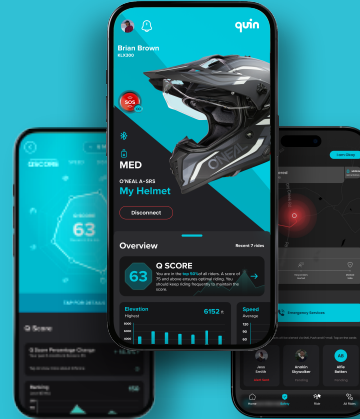

quin

Crash Detection

Emergency Services
Option

Impact Analytics

Ride, Record and Analytics

quin

Download the
Quin Ride app
to get started